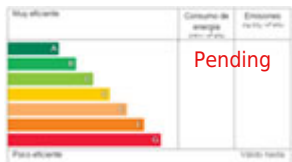

APARTMENT · CALPE · 460.000 €

106 m ²	-	2	2	Yes	Yes	-	Yes	-	Yes	No
--------------------	---	---	---	-----	-----	---	-----	---	-----	----